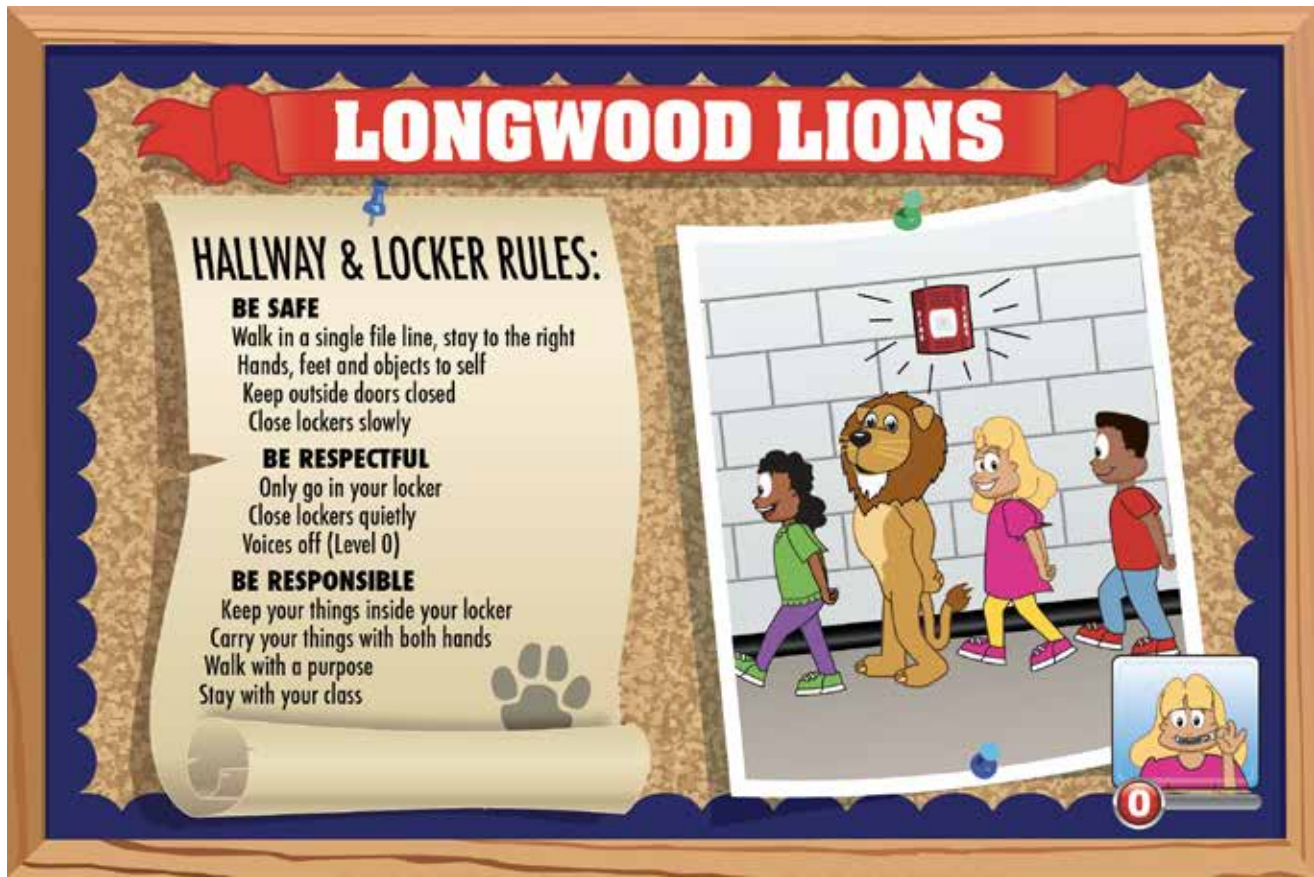

Rules Posters

Hallway and Locker Rules - Large, 36" x 24"

Cafeteria Rules - Large, 36" x 24"

Rules Posters

Bathroom Rules - Large, 36" x 24"

Assemblies Rules - Large, 36" x 24"

Rules Posters

Recess Rules - Large, 36" x 24"

Bus Rules - Large, 36" x 24"

Rules Posters

PE Rules - Large, 36" x 24"

Daycare Line and Bus Rules - Large, 36" x 24"

Rules Posters

LMC Rules - Large, 36" x 24"

MakerSpace Rules - Large, 36" x 24"

Rules Posters