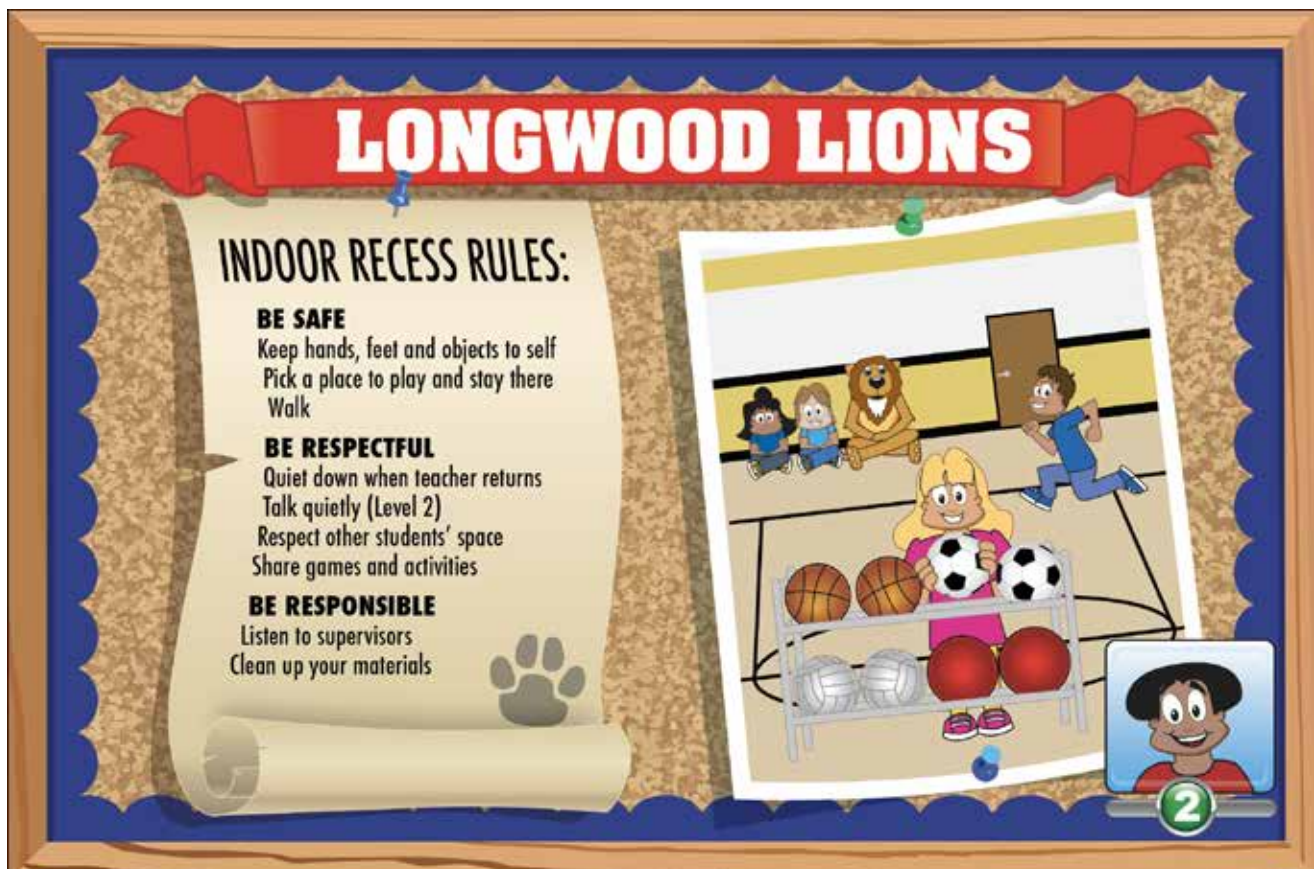

Car Pick Up Rules - Large, 36" x 24"

Walking to and from School Rules - Large, 36" x 24"

Rules Posters

Classroom Rules - small, 18" x 12"

Indoor Recess Rules - small, 18" x 12"

LONGWOOD LIONS

VOICE LEVELS

0 = SILENT
Listening time
Emergency procedures
End of recess/lunch
Assemblies
Hallway