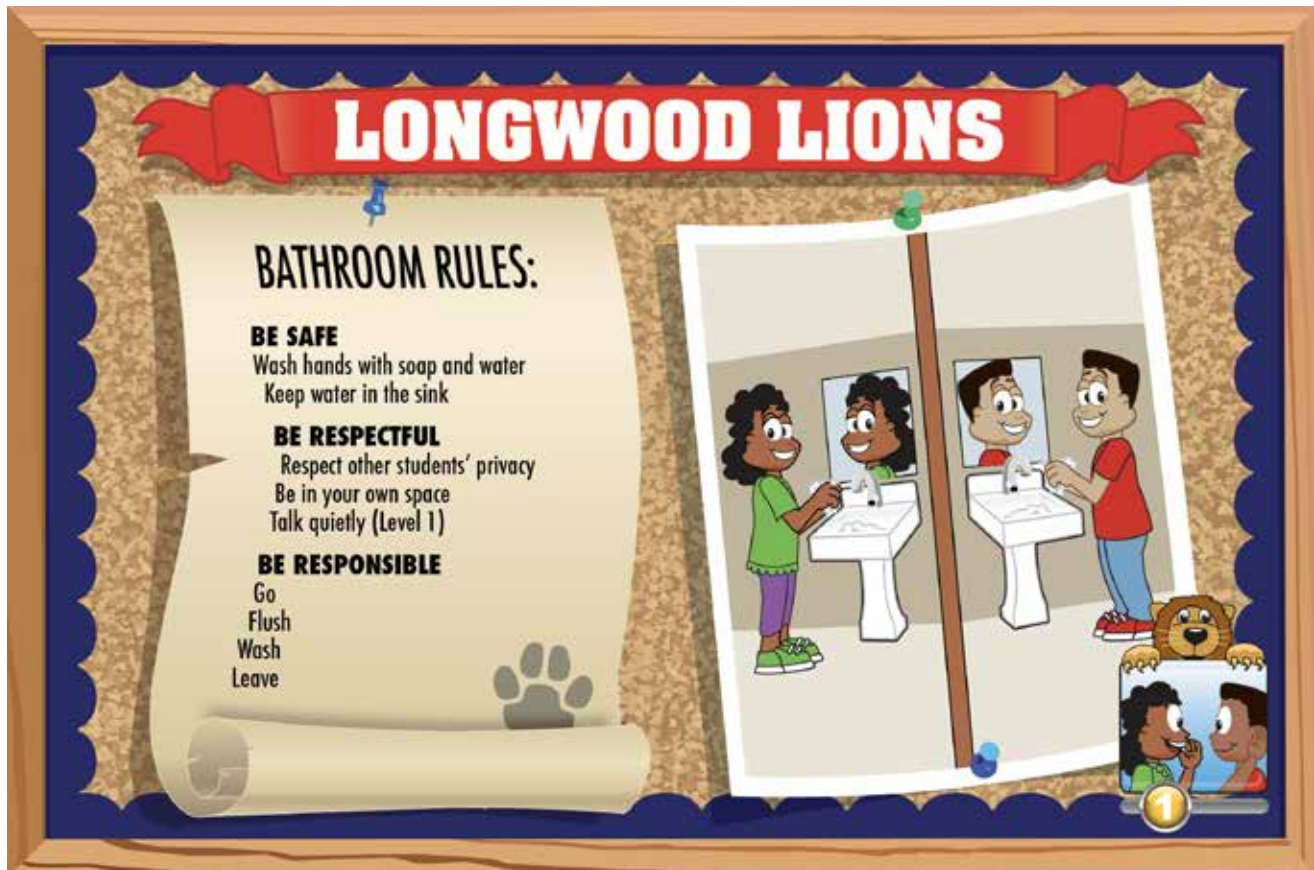

Rules Posters

Hallway and Locker Rules - Large, 36" x 24"

Cafeteria Rules - Large, 36" x 24"

Rules Posters

Bathroom Rules - Large, 36" x 24"

Assemblies Rules - Large, 36" x 24"

Rules Posters

Recess Rules - Large, 36" x 24"

Bus Rules - Large, 36" x 24"

Rules Posters

PE Rules - Large, 36" x 24"

Daycare Line and Bus Rules - Large, 36" x 24"

Rules Posters

LMC Rules - Large, 36" x 24"

MakerSpace Rules - Large, 36" x 24"

Rules Posters