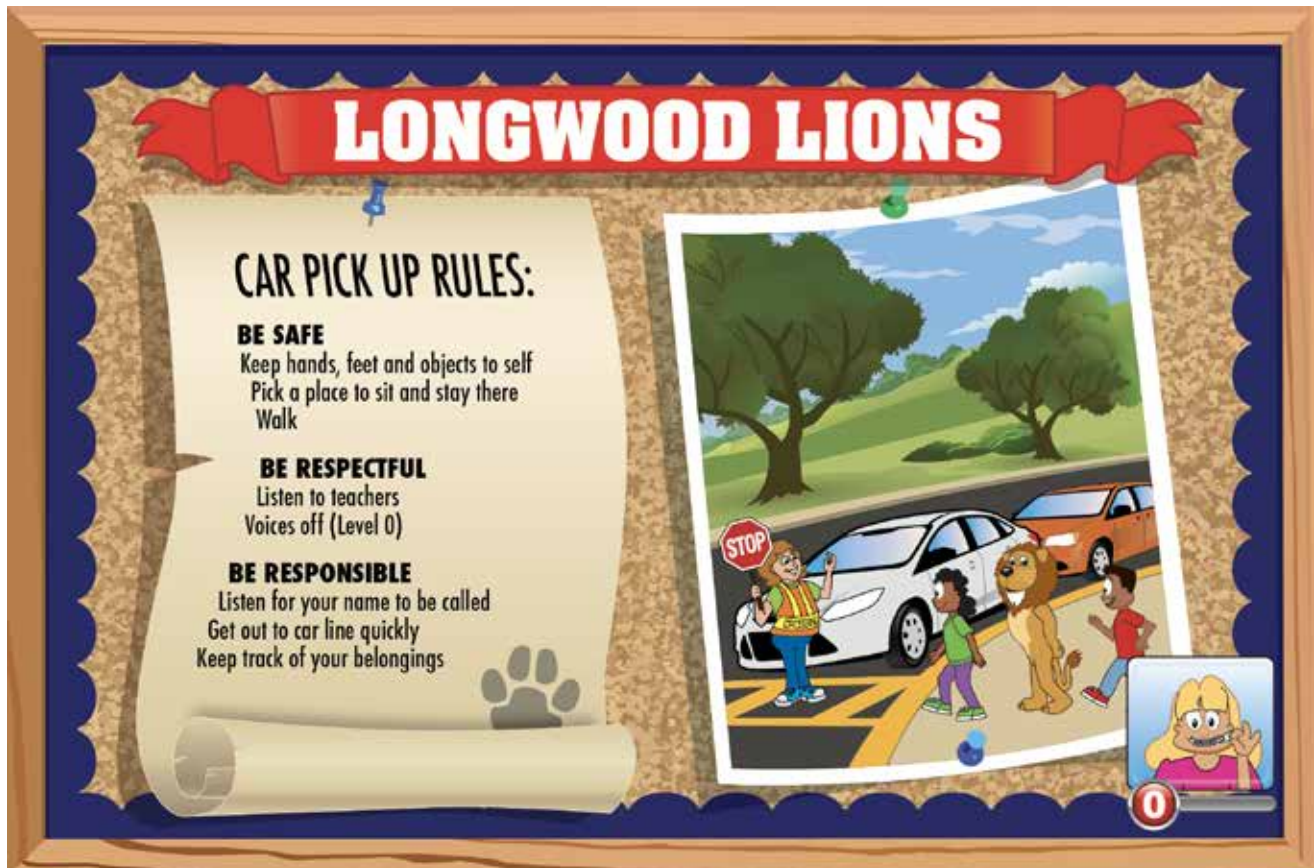

Bus Rules - Large, 36" x 24"

Rules Posters

PE Rules - Large, 36" x 24"

Daycare Line and Bus Rules - Large, 36" x 24"

Rules Posters

LMC Rules - Large, 36" x 24"

MakerSpace Rules - Large, 36" x 24"

Rules Posters

Car Pick Up Rules - Large, 36" x 24"

Walking to and from School Rules - Large, 36" x 24"

Rules Posters

Classroom Rules - small, 18" x 12"

Indoor Recess Rules - small, 18" x 12"

LONGWOOD LIONS

VOICE LEVELS

0 = SILENT
Listening time
Emergency procedures
End of recess/lunch
Assemblies
Hallway