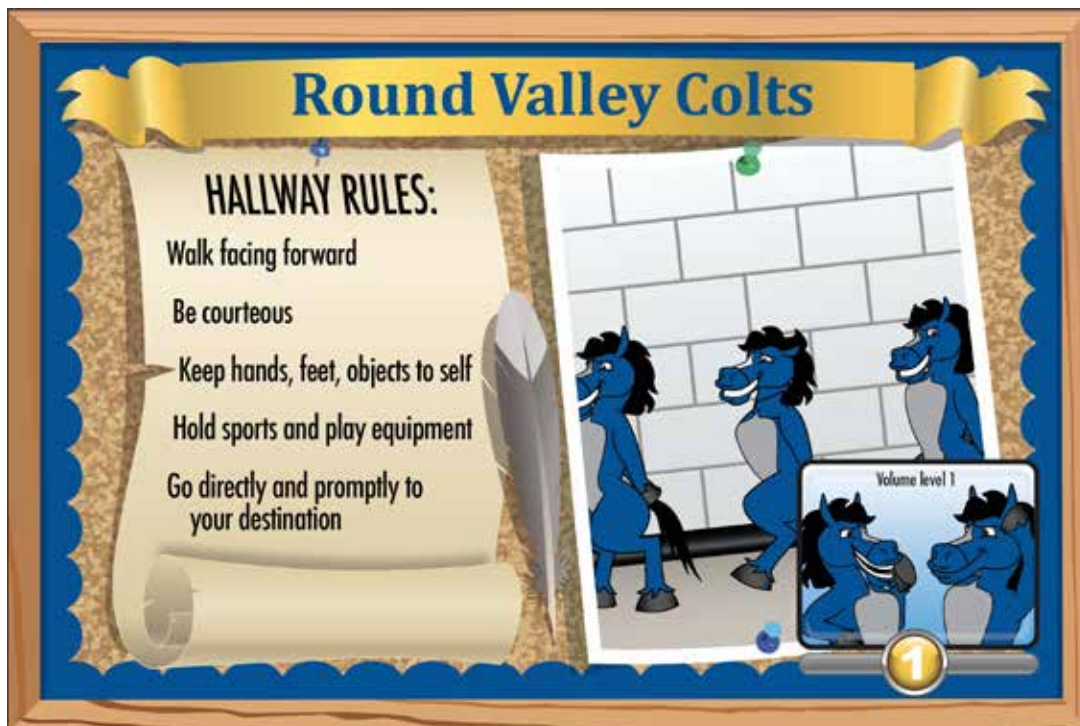

Hallway Rules Poster

36x24