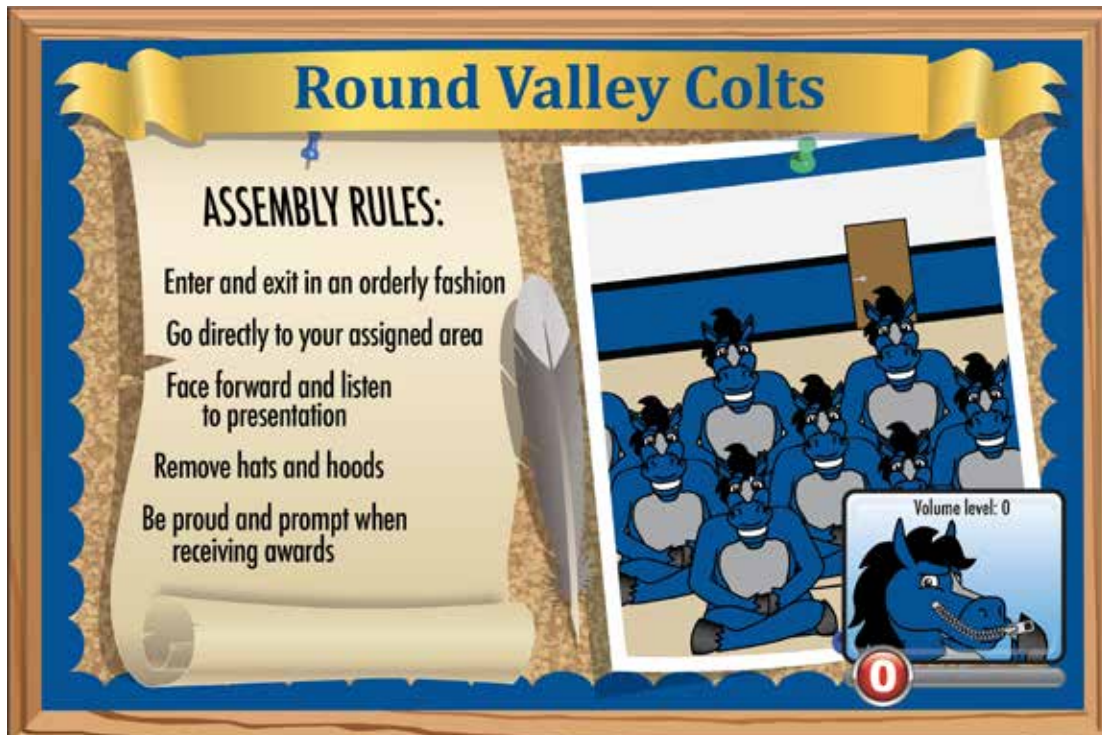

A-Frame sign

24x36

RVEMS

Photo Recognition Poster

8.5x11

Round Valley Colts

ASSEMBLY RULES:

- Enter and exit in an orderly fashion
- Go directly to your assigned area
- Face forward and listen to presentation
- Remove hats and hoods
- Be proud and prompt when receiving awards

Assembly Rules Poster

36x24

Round Valley Colts

CAFETERIA RULES:

- Walk facing forward
- Keep hands, feet & food to yourself
- Be polite, use please, thank you, & excuse me
- Clean up your area
- Stack trays neatly
- Throw garbage where it belongs