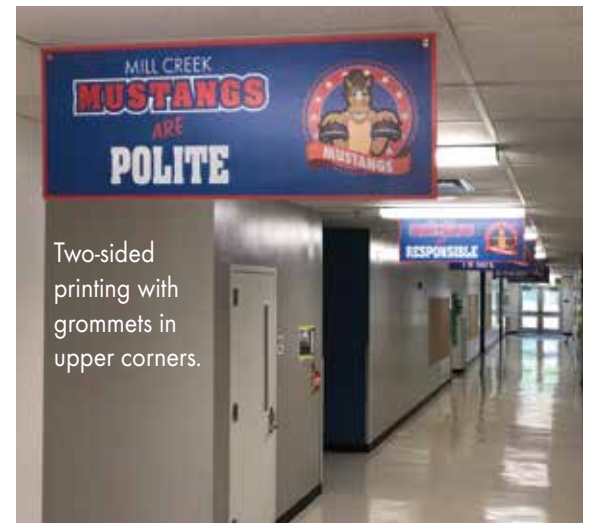

4 Ceiling Signs

46" x 18"

Two-sided printing with grommets in upper corners.