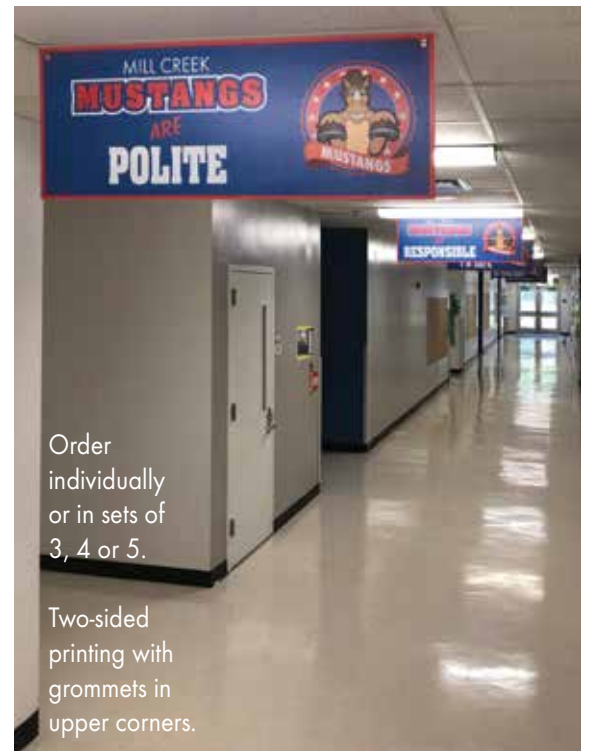

Order individually or in sets of 3, 4 or 5.

Two-sided printing with grommets in upper corners.