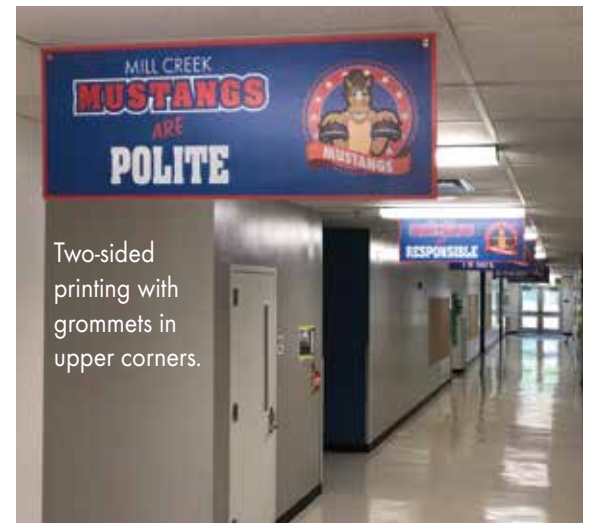

\$1000 SIGN BUNDLE

SHIPPING & SETUP FEES INCLUDED

Custom Designed

Your Words, Your Colors, Your Mascot

15 Hallway Street Signs

Single Sided, 24" x 6"

Customized with your words, colors, mascot or logo.

Made of 1/8" thick PVC plastic board.

Single-sided printing.

24" x 6"

4 Ceiling Signs

46" x 18"

Two-sided printing with grommets in upper corners.

1 Table Throw & Runner

For 6ft Table

Custom printed Runner