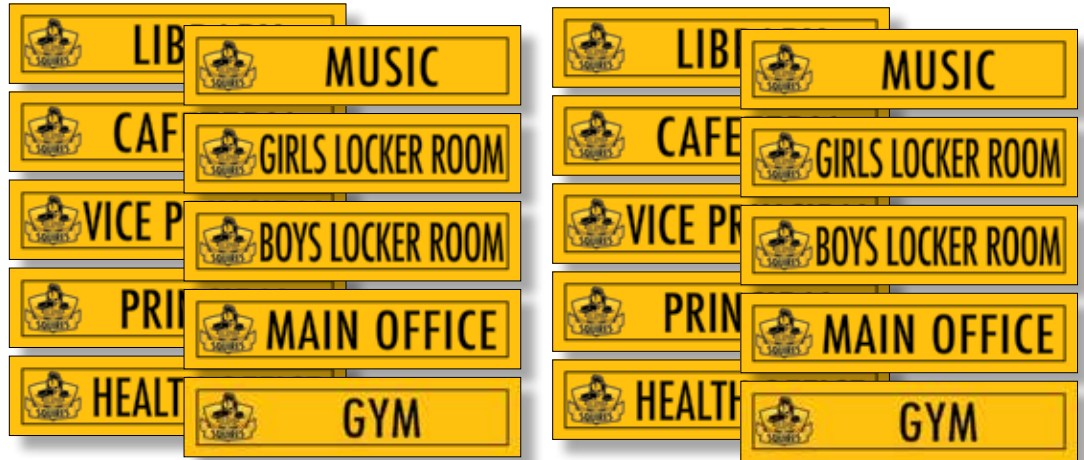

\$1500 SIGN BUNDLE

SHIPPING & SETUP FEES INCLUDED

Custom Designed

Your Words, Your Colors, Your Mascot

20 Hallway Street Signs

Single Sided, 24" x 6"

Customized with your words, colors, mascot or logo.

Made of 1/8" thick PVC plastic board.

Single-sided printing.

24" x 6"

8 Ceiling Signs

46" x 18"

Two-sided printing with grommets in upper corners.

2 Table Throw & Runners

For 6ft Table

Custom printed Runner

Choose from 6 colors of Table Throws

1 Photo Marquee

Student of the Month

Printed on a rigid Coroplast, and features an acrylic frame for holding an 8" x 10" photo. Size: 16" x 30"