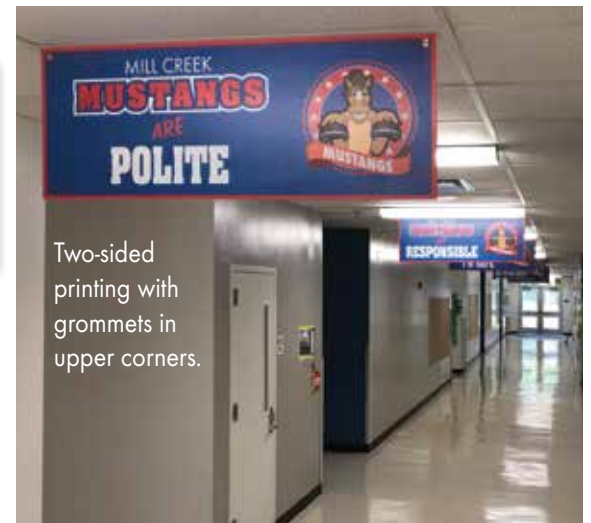

\$1500 SIGN BUNDLE

SHIPPING & SETUP FEES INCLUDED

Custom Designed

Your Words, Your Colors, Your Mascot

20 Hallway Street Signs

Single Sided, 24" x 6"

Customized with your words, colors, mascot or logo.

Made of 1/8" thick PVC plastic board.

Single-sided printing.

24" x 6"

8 Ceiling Signs

46" x 18"

Two-sided printing with grommets in upper corners.

2 Table Throw & Runners

For 6ft Table

Custom printed Runner

Choose from 6 colors of Table Throws

1 Photo Marquee

Student of the Month

Printed on a rigid Coroplast, and features an acrylic frame for holding an 8" x 10" photo. Size: 16" x 30"