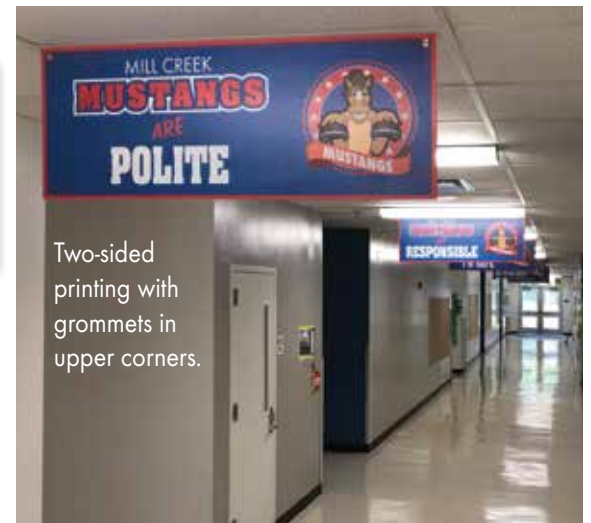

8 Ceiling Signs

46" x 18"