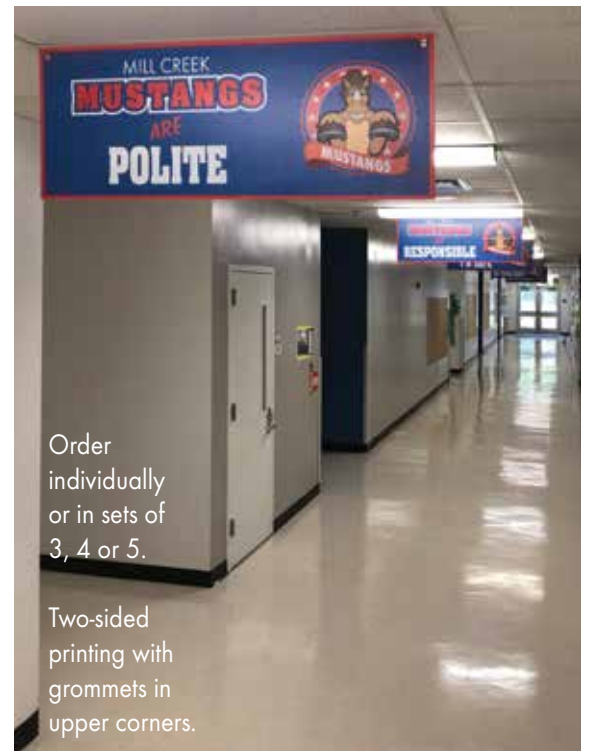

Single-sided printing.

24" x 6"

4 Ceiling Signs

46" x 18"

Customized with your words, colors, mascot or logo.

Made of corrugated plastic (lightweight and rigid) with grommets in upper corners.

Order individually or in sets of 3, 4 or 5.

Two-sided printing with grommets in upper corners.